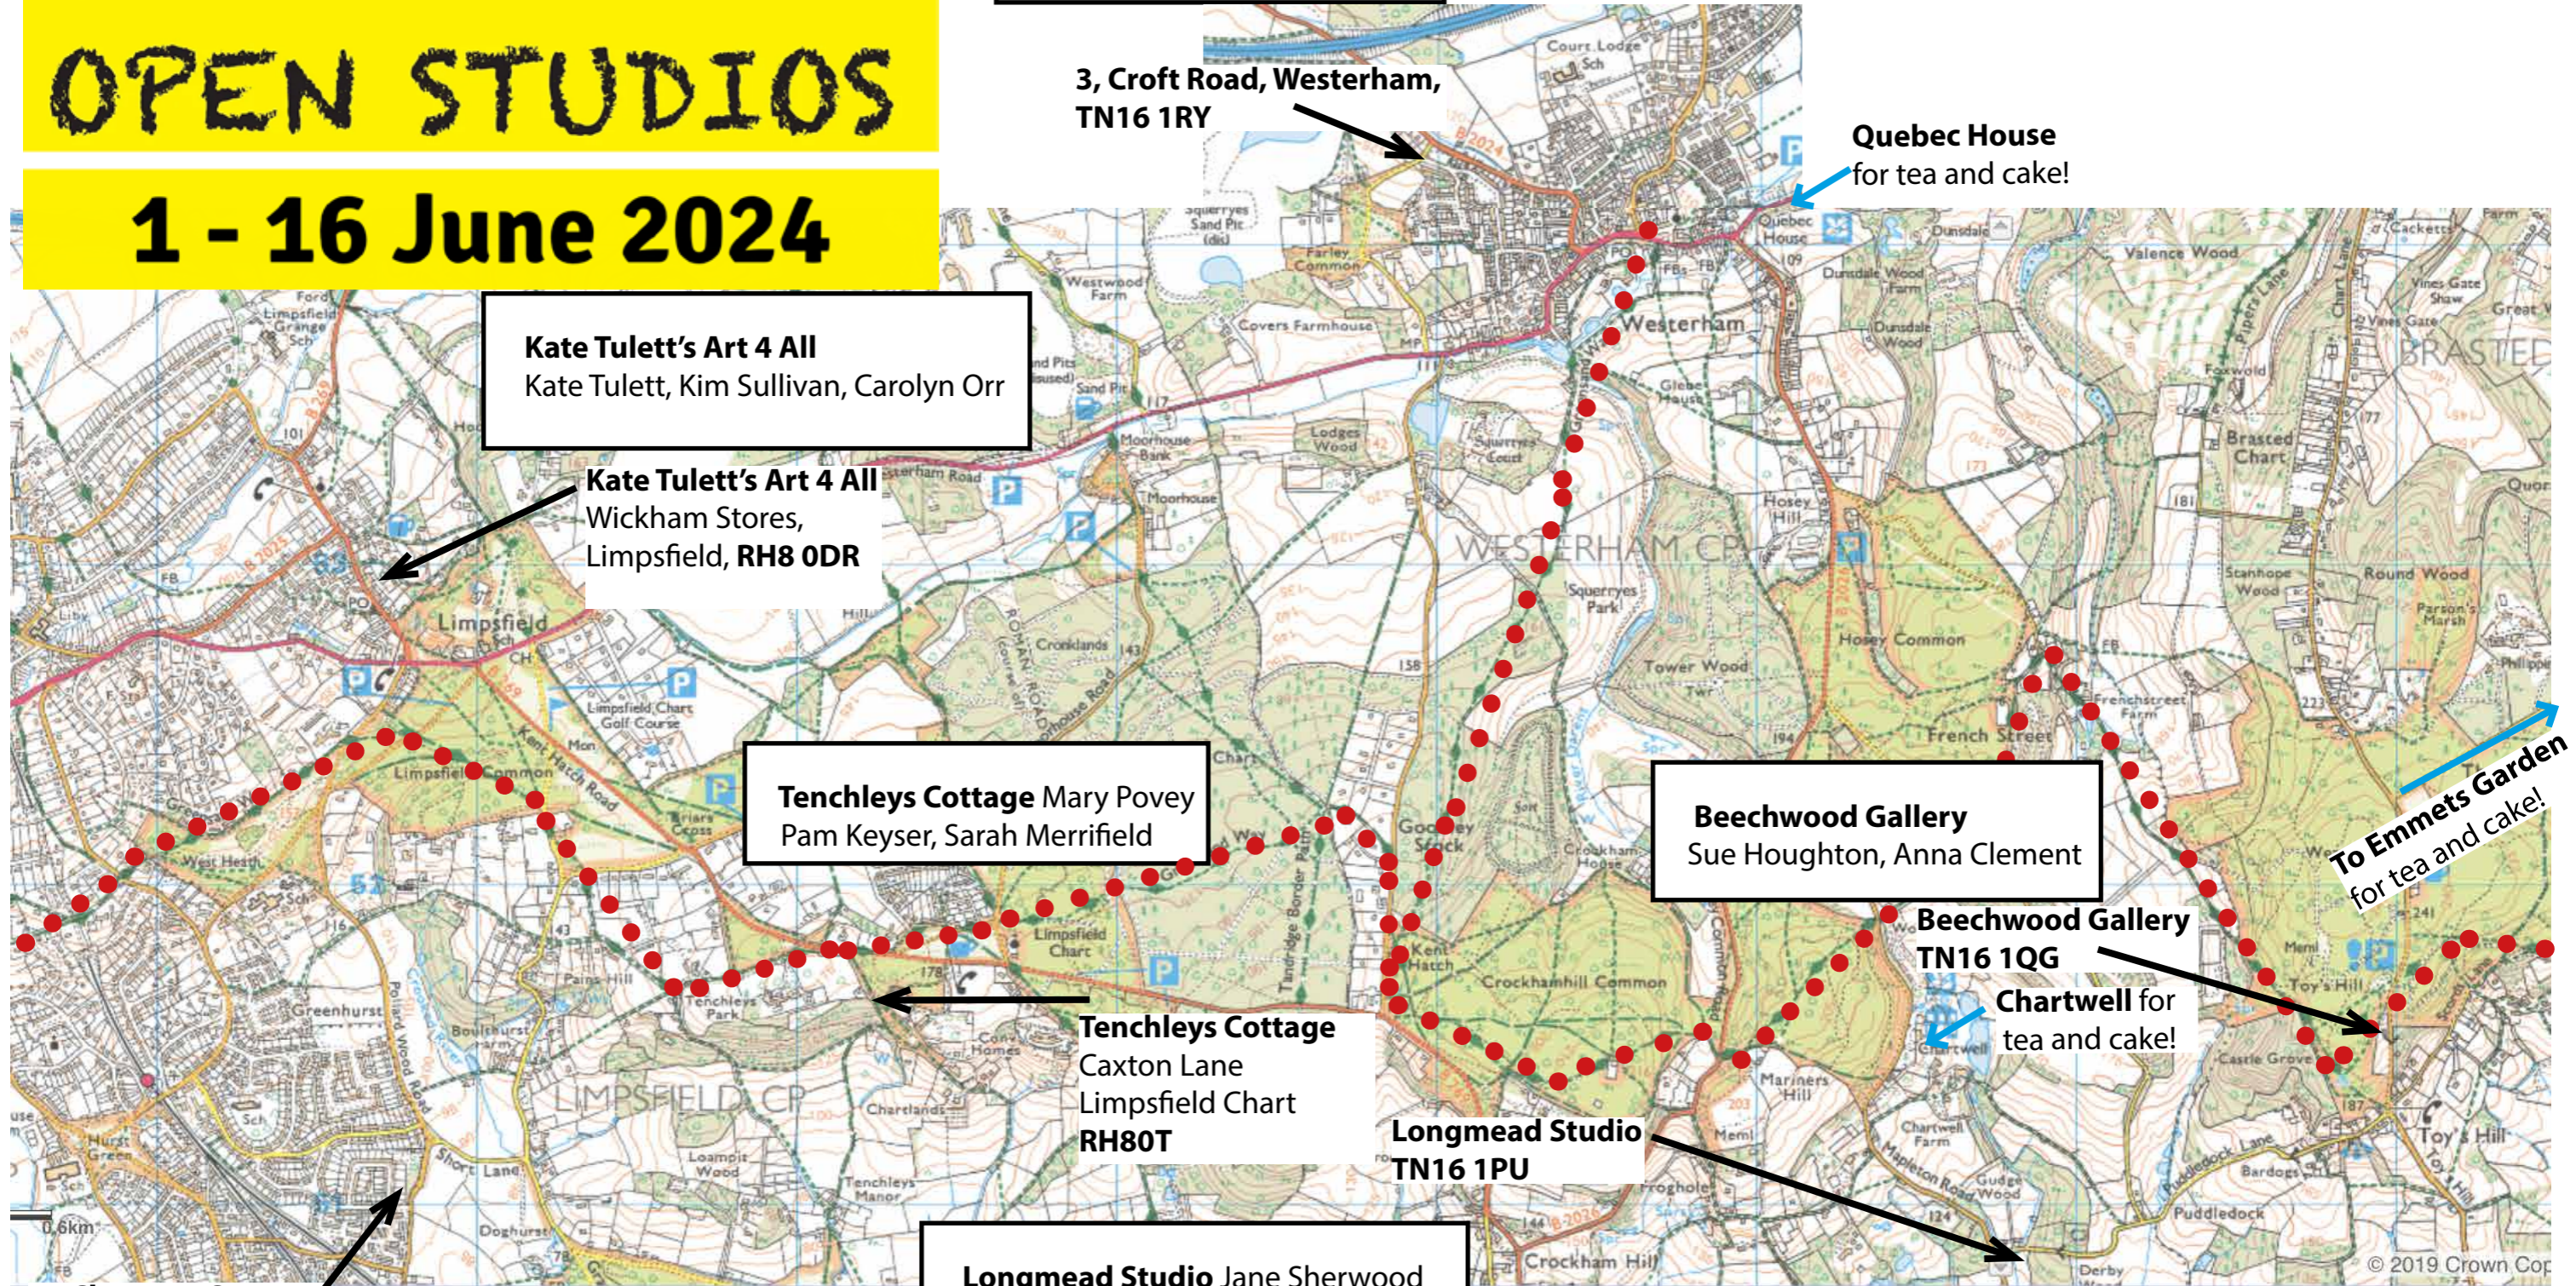

Beechwood Gallery
Sue Houghton, Anna Clement

To Emmets Garden
for tea and cake!

Beechwood Gallery
TN16 1QG

Chartwell for
tea and cake!

Tenchleys Cottage
Caxton Lane
Limpsfield Chart
RH80T

Longmead Studio
TN16 1PU

Longmead Studio Jane Sherwood

41 Chestnut Copse
Oxted, RH8 0JJ

41 Chestnut Copse
Robert Moroney, Simon Held

Limpsfield Chart to Toys Hill Walking Routes and Art in June along the Greensand Way