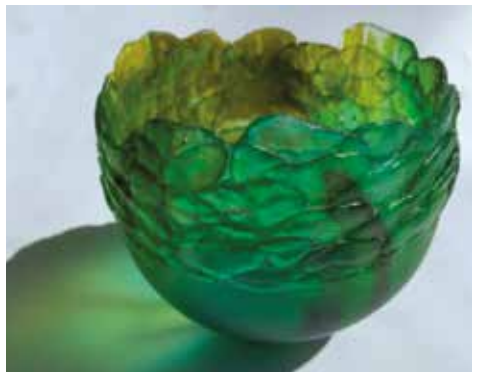

Penshurst Village Hall TN11 8BP. Directions page 41.

Open: Mon-Fri: 10-5 Sat-Sun: 10am-6pm

F	S	S	M	T	W	T	F	S	S	M	T	W	T	F	S	S
X	6	7	8	9	10	11	12	13	14	X	X	X	X	X	X	X

Spring vessel, Cast glass, 12cm x 12cm

56. Myra Wishart